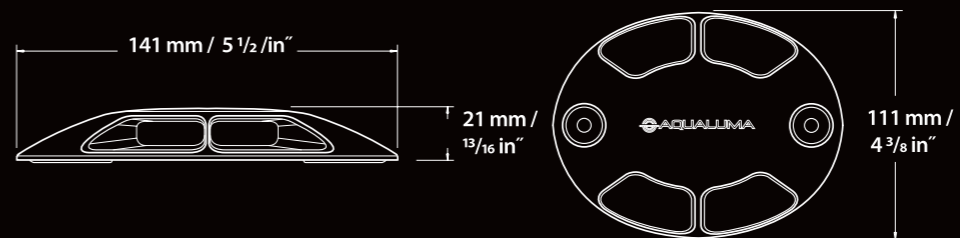

Pathway Light

New for 2012, the Pathway Light casts a flat beam of light in two directions for marina walkways and general land based pathways.

Made from die cast stainless steel this light is designed for many applications including marina walkways, driveways, parks and anywhere an illumination is required with out glare. The pathway light throws a flat wide beam of light to produce accent lighting and safety lighting to areas where pedestrian traffic is likely. Colours can be mixed i.e. For a path it can be white on the path side and green on the lawn side. Also available in white and blue combination for marina's. Combination can be customized.

Technical Specifications

- 12V AC / DC
- 2 year warranty
- Current draw less than .2 of an amp @ 12 v
- Reverse polarity protected
- Low cost install
- Long life, high output LEDs
- can be driven over
- Super slim profile
- Throws a wide flat beam with no upwards glare
- IP 67 Rated
- Housing 316 marine grade S/S
- Available in various combinations: white/white, white/blue, white/green, blue/blue, green/green and blue/green