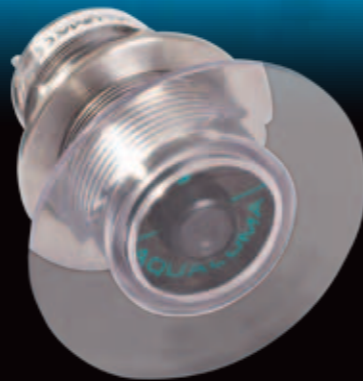

Luma-Vu

For those curious to find out what lies below the ocean's glassy surface, the Luma-Vu Underwater Camera will take you there.

The Luma-Vu Camera gives you a crystal clear view of what's happening in the ocean beneath you. Simply flick the switch on your Aqualuma Luma-Vu Camera, and a kaleidoscope of colour will be revealed. The Luma-Vu Underwater Camera continues Aqualuma's commitment to enhancing your boating experience. Manufactured with Aqualuma's famous corrosion-proof, injection-moulded polymer housing, this high resolution colour CCTV camera is virtually bullet proof (and definitely shark proof!). Luma-Vu will connect to any video input.

Technical Specifications

- 2 year warranty
- Colour CCTV camera
- Hi res 520 TV lines
- NTSC or Pal Format
- Scanning system NTSC 525 lines, PAL 625 lines
- 3.6mm lens = 92° viewing angle
- 12 volt dc power source (tolerance 10-15 volt)
- Operating current 130 mA
- Sony image sensor
- Front face and sealing flange 110mm/4.33"
- Overall length 110.5mm/4.35"
- Hole saw size 60mm/2 3/8"
- Supplied with 15 metre (49 feet) of video and power supply cable.
- Scratch resistant polymer housing
- Auto iris
- Luma Vu Camera is mounted in a 3 Series housing