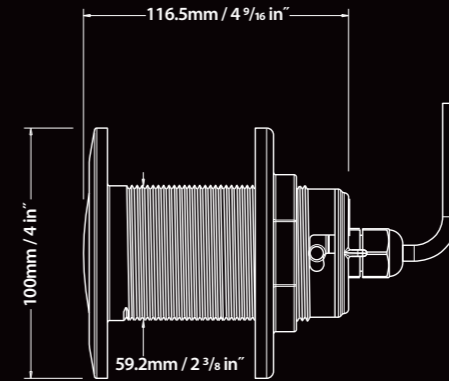

Luma-Vu

For those curious to find out what lies below the ocean's glassy surface, the Luma-Vu Underwater Camera will take you there.

The Luma-Vu Camera gives you a crystal clear view of what's happening in the ocean beneath you. Simply flick the switch on your Aqualuma Luma-Vu Camera, and a kaleidoscope of colour will be revealed. The Luma-Vu Underwater Camera continues Aqualuma's commitment to enhancing your boating experience. Manufactured with Aqualuma's famous corrosion-proof, injection-moulded polymer housing, this high resolution colour CCTV camera is virtually bullet proof (and definitely shark proof!). Luma-Vu will connect to any video input.

Technical Specifications

- 2 year warranty
- Colour CCTV camera
- Hi res 520 TV lines
- NTSC or Pal Format
- Scanning system NTSC 525 lines, PAL 625 lines
- 3.6mm lens = 92° viewing angle
- 12 volt dc power source (tolerance 10-15 volt)
- Operating current 130 mA
- Sony image sensor
- Front face and sealing flange 110mm/4.33"
- Overall length 110.5mm/4.35"
- Hole saw size 60mm/2 3/8"
- Supplied with 15 metre (49 feet) of video and power supply cable.
- Scratch resistant polymer housing
- Auto iris
- Luma Vu Camera is mounted in a 3 Series housing